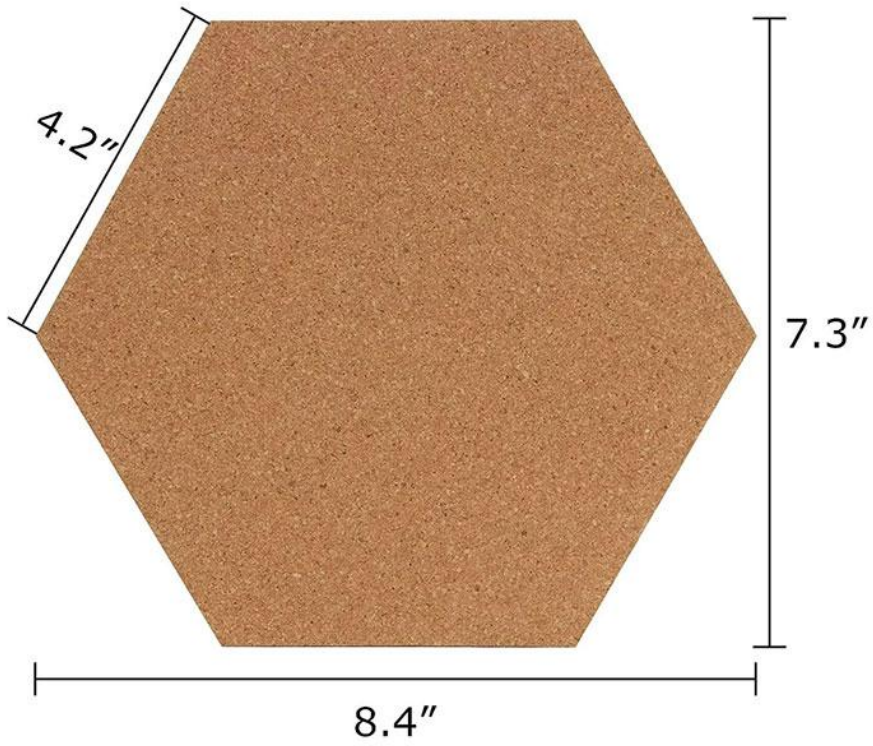

Hexagon Cork Board Tiles Self Adhesive Pin Board

Acted as a professional corks manufacturer with large-scale production line in China Middle, “Raybone” have produced and exported Hexagon Cork Board Tiles Self Adhesive Pin Board for about 20years. “Raybone” Hexagon Cork Board Tiles Self Adhesive Pin Board is made from authentic cork: crafted from 100% real cork. Provide professional after-sales service and the

right price, “Raybone” will be a trustworthy partner for you.

Product Description

Usually, **Hexagon Cork Board Tiles Self Adhesive Pin Board** can be widely applied on photo wall, maps, bulletin board etc. Papers, notes, photos, artwork, and other paper things could be held on the wall by the cork boards in different dimension. “Raybone” **Hexagon Cork Board Tiles Self Adhesive Pin Board** is good for DIY cork coasters, custom bulletin boards, cork sheets etc. in your office, home, dorm room, cubicle, kitchen and more!

Product Description

Item	Cork Board
Material	Wood
Color	Customized
Size	11.7"*2", 8.07"*7", Customized
Feature	Eco-friendly ,Make-to-order
Package	Customized